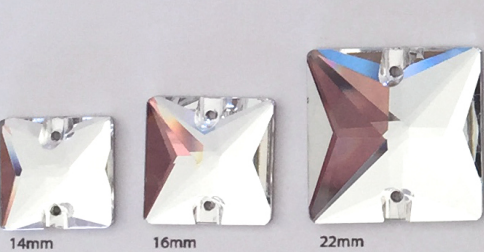

DZ3043 Chessboard 2-Hole

available sizes: 8mm, 10mm, 12mm, 14mm, 16mm, 18mm

DZ3041 Rivoli 2-Hole

available sizes: 8mm, 10mm, 12mm, 14mm, 16mm, 18mm, 20mm

DZ3042 Rose 2-Hole

available sizes: 8mm, 10mm, 12mm, 14mm, 16mm, 18mm

DZ3063 Oval 2-Hole

available sizes: 10x7mm, 14x10mm, 16x11mm, 18x13mm, 24x17mm

DZ3066 Navette 2-Hole

available sizes: 10x5mm, 12x6mm, 15x7mm, 18x9mm

DZ3065 Pearshape 2-Hole

available sizes: 12x7mm, 14x10mm, 18x11mm, 22x13mm, 25x16mm, 28x17mm

DZ3068 Square 2-Hole

available sizes: 10mm, 12mm, 14mm, 16mm, 22mm

DZ3067 Baguette 2-Hole

available sizes: 18x13mm, 25x18mm

DZ3064 Leaf 2-Hole

available sizes: 12x6mm, 20x9mm, 30x14mm

DZ3061 Baguette 2-Hole

available sizes: 18x6mm, 26x9mm

DZ3062 Galactic 2-Hole

available sizes: 14x9mm, 19x12mm, 27x16mm

DZ3034 Hexagon 2-Hole

available sizes: 18x11mm, 28x17mm

DZ3070 Cosmic 2-Hole

available sizes: 17x13mm, 20x16mm, 27x21mm