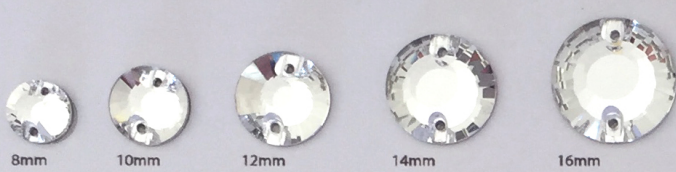

DZ3043 Chessboard 2-Hole

available sizes: 8mm, 10mm, 12mm, 14mm, 16mm, 18mm

DZ3041 Rivoli 2-Hole

available sizes: 8mm, 10mm, 12mm, 14mm, 16mm, 18mm, 20mm

DZ3042 Rose 2-Hole

available sizes: 8mm, 10mm, 12mm, 14mm, 16mm, 18mm

DZ3063 Oval 2-Hole

available sizes: 10x7mm, 14x10mm, 16x11mm, 18x13mm, 24x17mm

DZ3066 Navette 2-Hole

available sizes: 10x5mm, 12x6mm, 15x7mm, 18x9mm

DZ3065 Pearshape 2-Hole

available sizes: 12x7mm, 14x10mm, 18x11mm, 22x13mm, 25x16mm, 28x17mm

DZ3068 Square 2-Hole

available sizes: 10mm, 12mm, 14mm, 16mm, 22mm

DZ3067 Baguette 2-Hole

available sizes: 18x13mm, 25x18mm

DZ3064 Leaf 2-Hole

available sizes: 12x6mm, 20x9mm, 30x14mm

DZ3061 Baguette 2-Hole

available sizes: 18x6mm, 26x9mm

DZ3062 Galactic 2-Hole

available sizes: 14x9mm, 19x12mm, 27x16mm

DZ3034 Hexagon 2-Hole

available sizes: 18x11mm, 28x17mm

DZ3070 Cosmic 2-Hole

available sizes: 17x13mm, 20x16mm, 27x21mm