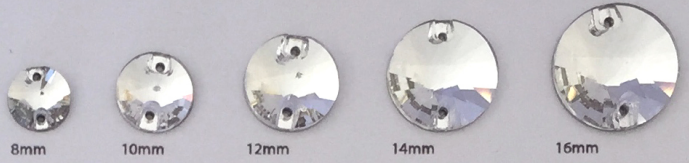

DZ3043 Chessboard 2-Hole

available sizes: 8mm, 10mm, 12mm, 14mm, 16mm, 18mm

DZ3041 Rivoli 2-Hole

available sizes: 8mm, 10mm, 12mm, 14mm, 16mm, 18mm, 20mm

DZ3042 Rose 2-Hole

available sizes: 8mm, 10mm, 12mm, 14mm, 16mm, 18mm

DZ3063 Oval 2-Hole

available sizes: 10x7mm, 14x10mm, 16x11mm, 18x13mm, 24x17mm

DZ3066 Navette 2-Hole

available sizes: 10x5mm, 12x6mm, 15x7mm, 18x9mm

DZ3065 Pearshape 2-Hole

available sizes: 12x7mm, 14x10mm, 18x11mm, 22x13mm, 25x16mm, 28x17mm

DZ3068 Square 2-Hole

available sizes: 10mm, 12mm, 14mm, 16mm, 22mm

DZ3067 Baguette 2-Hole

available sizes: 18x13mm, 25x18mm

DZ3064 Leaf 2-Hole

available sizes: 12x6mm, 20x9mm, 30x14mm

DZ3061 Baguette 2-Hole

available sizes: 18x6mm, 26x9mm

DZ3062 Galactic 2-Hole

available sizes: 14x9mm, 19x12mm, 27x16mm

DZ3034 Hexagon 2-Hole

available sizes: 18x11mm, 28x17mm

DZ3070 Cosmic 2-Hole

available sizes: 17x13mm, 20x16mm, 27x21mm