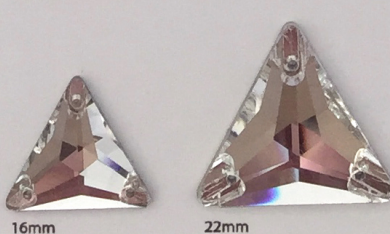

DZ3068 Square 2-Hole

available sizes: 10mm, 12mm, 14mm, 16mm, 22mm

DZ3067 Baguette 2-Hole

available sizes: 18x13mm, 25x18mm

DZ3064 Leaf 2-Hole

available sizes: 12x6mm, 20x9mm, 30x14mm

DZ3061 Baguette 2-Hole

available sizes: 18x6mm, 26x9mm

DZ3062 Galactic 2-Hole

available sizes: 14x9mm, 19x12mm, 27x16mm

DZ3034 Hexagon 2-Hole

available sizes: 18x11mm, 28x17mm

DZ3070 Cosmic 2-Hole

available sizes: 17x13mm, 20x16mm, 27x21mm

DZ3069 Triangle 3-Hole

available sizes: 16mm, 22mm

Underlined sizes are special sizes.
Minimum order quantity on request.

DZ3031 Square 1-Hole

available sizes: 6mm, 8mm, 10mm, 12mm
 available colours: 001, 001AB, 001VM, 001GSHA, 001SAT, 001AUR, 001LAB, 001MLG, 001MON, 001PLA

DZ3032 Flower 1-Hole

available sizes: 6mm, 8mm, 10mm, 12mm, 14mm
 available colours: 001, 001AB, 001VM, 001GSHA, 001SAT, 001AUR, 001LAB, 001MLG, 001MON, 001PLA

Colour Chart

Crystal

001

Crystal Coatings I

001AB *