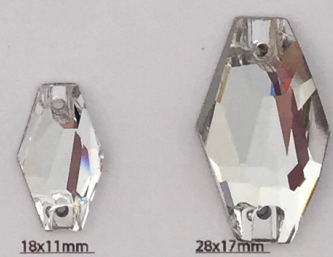

DZ3068 Square 2-Hole

available sizes: 10mm, 12mm, 14mm, 16mm, 22mm

DZ3067 Baguette 2-Hole

available sizes: 18x13mm, 25x18mm

DZ3064 Leaf 2-Hole

available sizes: 12x6mm, 20x9mm, 30x14mm

DZ3061 Baguette 2-Hole

available sizes: 18x6mm, 26x9mm

DZ3062 Galactic 2-Hole

available sizes: 14x9mm, 19x12mm, 27x16mm

DZ3034 Hexagon 2-Hole

available sizes: 18x11mm, 28x17mm

DZ3070 Cosmic 2-Hole

available sizes: 17x13mm, 20x16mm, 27x21mm

DZ3069 Triangle 3-Hole

available sizes: 16mm, 22mm

Underlined sizes are special sizes.
Minimum order quantity on request.

DZ3031 Square 1-Hole

available sizes: 6mm, 8mm, 10mm, 12mm
 available colours: 001, 001AB, 001VM, 001GSHA, 001SAT, 001AUR, 001LAB, 001MLG, 001MON, 001PLA

DZ3032 Flower 1-Hole

available sizes: 6mm, 8mm, 10mm, 12mm, 14mm
 available colours: 001, 001AB, 001VM, 001GSHA, 001SAT, 001AUR, 001LAB, 001MLG, 001MON, 001PLA

Colour Chart

Crystal

001

Crystal Coatings I

001AB *