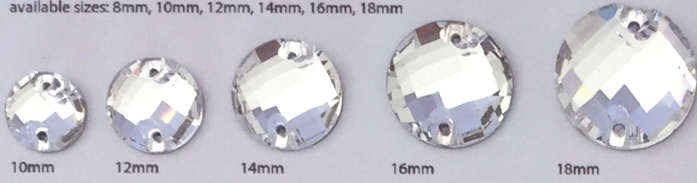

DZ3043 Chessboard 2-Hole

available sizes: 8mm, 10mm, 12mm, 14mm, 16mm, 18mm

DZ3041 Rivoli 2-Hole

available sizes: 8mm, 10mm, 12mm, 14mm, 16mm, 18mm, 20mm

DZ3042 Rose 2-Hole

available sizes: 8mm, 10mm, 12mm, 14mm, 16mm, 18mm

DZ3063 Oval 2-Hole

available sizes: 10x7mm, 14x10mm, 16x11mm, 18x13mm, 24x17mm

DZ3066 Navette 2-Hole

available sizes: 10x5mm, 12x6mm, 15x7mm, 18x9mm

DZ3065 Pearshape 2-Hole

available sizes: 12x7mm, 14x10mm, 18x11mm, 22x13mm, 25x16mm, 28x17mm

DZ3068 Square 2-Hole

available sizes: 10mm, 12mm, 14mm, 16mm, 22mm

DZ3067 Baguette 2-Hole

available sizes: 18x13mm, 25x18mm

DZ3064 Leaf 2-Hole

available sizes: 12x6mm, 20x9mm, 30x14mm

DZ3061 Baguette 2-Hole

209 **

502 **

212 **

204 **

Colours

371 **

277 **

* coating on top side
 ** coating on back side