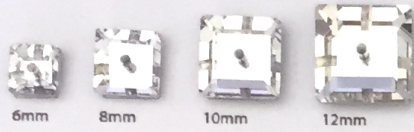

DZ3068 Square 2-Hole

available sizes: 10mm, 12mm, 14mm, 16mm, 22mm

DZ3067 Baguette 2-Hole

available sizes: 18x13mm, 25x18mm

DZ3064 Leaf 2-Hole

available sizes: 12x6mm, 20x9mm, 30x14mm

DZ3061 Baguette 2-Hole

available sizes: 18x6mm, 26x9mm

DZ3062 Galactic 2-Hole

available sizes: 14x9mm, 19x12mm, 27x16mm

DZ3034 Hexagon 2-Hole

available sizes: 18x11mm, 28x17mm

DZ3070 Cosmic 2-Hole

available sizes: 17x13mm, 20x16mm, 27x21mm

DZ3069 Triangle 3-Hole

available sizes: 16mm, 22mm

Underlined sizes are special sizes.
Minimum order quantity on request.

DZ3031 Square 1-Hole

available sizes: 6mm, 8mm, 10mm, 12mm
 available colours: 001, 001AB, 001VM, 001GSHA, 001SAT, 001AUR, 001LAB, 001MLG, 001MON, 001PLA

DZ3032 Flower 1-Hole

available sizes: 6mm, 8mm, 10mm, 12mm, 14mm
 available colours: 001, 001AB, 001VM, 001GSHA, 001SAT, 001AUR, 001LAB, 001MLG, 001MON, 001PLA

Colour Chart

Crystal

001

Crystal Coatings I

001AB *