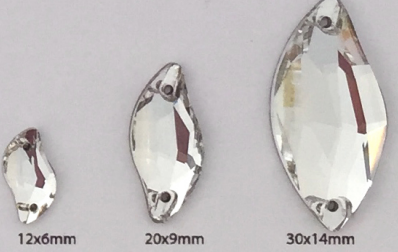

DZ3063 Oval 2-Hole

available sizes: 10x7mm, 14x10mm, 16x11mm, 18x13mm, 24x17mm

DZ3066 Navette 2-Hole

available sizes: 10x5mm, 12x6mm, 15x7mm, 18x9mm

DZ3065 Pearshape 2-Hole

available sizes: 12x7mm, 14x10mm, 18x11mm, 22x13mm, 25x16mm, 28x17mm

DZ3068 Square 2-Hole

available sizes: 10mm, 12mm, 14mm, 16mm, 22mm

DZ3067 Baguette 2-Hole

available sizes: 18x13mm, 25x18mm

DZ3064 Leaf 2-Hole

available sizes: 12x6mm, 20x9mm, 30x14mm

DZ3061 Baguette 2-Hole

available sizes: 18x6mm, 26x9mm

DZ3062 Galactic 2-Hole

available sizes: 14x9mm, 19x12mm, 27x16mm

DZ3034 Hexagon 2-Hole

available sizes: 18x11mm, 28x17mm

DZ3070 Cosmic 2-Hole

available sizes: 17x13mm, 20x16mm, 27x21mm

DZ3069 Triangle 3-Hole

available sizes: 16mm, 22mm

Underlined sizes are special sizes.
Minimum order quantity on request.

DZ3031 Square 1-Hole

available sizes: 6mm, 8mm, 10mm, 12mm
 available colours: 001, 001AB, 001VM, 001GSHA, 001SAT, 001AUR, 001LAB, 001MLG, 001MON, 001PLA