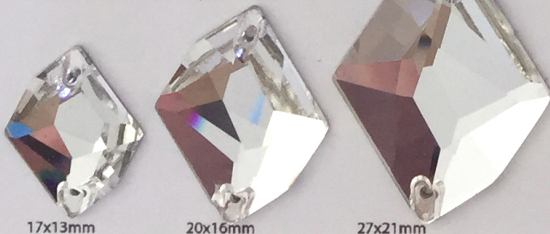

DZ3068 Square 2-Hole

available sizes: 10mm, 12mm, 14mm, 16mm, 22mm

DZ3067 Baguette 2-Hole

available sizes: 18x13mm, 25x18mm

DZ3064 Leaf 2-Hole

available sizes: 12x6mm, 20x9mm, 30x14mm

DZ3061 Baguette 2-Hole

available sizes: 18x6mm, 26x9mm

DZ3062 Galactic 2-Hole

available sizes: 14x9mm, 19x12mm, 27x16mm

DZ3034 Hexagon 2-Hole

available sizes: 18x11mm, 28x17mm

DZ3070 Cosmic 2-Hole

available sizes: 17x13mm, 20x16mm, 27x21mm

DZ3069 Triangle 3-Hole

available sizes: 16mm, 22mm

Underlined sizes are special sizes.
Minimum order quantity on request.

DZ3031 Square 1-Hole

available sizes: 6mm, 8mm, 10mm, 12mm
 available colours: 001, 001AB, 001VM, 001GSHA, 001SAT, 001AUR, 001LAB, 001MLG, 001MON, 001PLA

DZ3032 Flower 1-Hole

available sizes: 6mm, 8mm, 10mm, 12mm, 14mm
 available colours: 001, 001AB, 001VM, 001GSHA, 001SAT, 001AUR, 001LAB, 001MLG, 001MON, 001PLA

Colour Chart

Crystal

001

Crystal Coatings I

001AB *