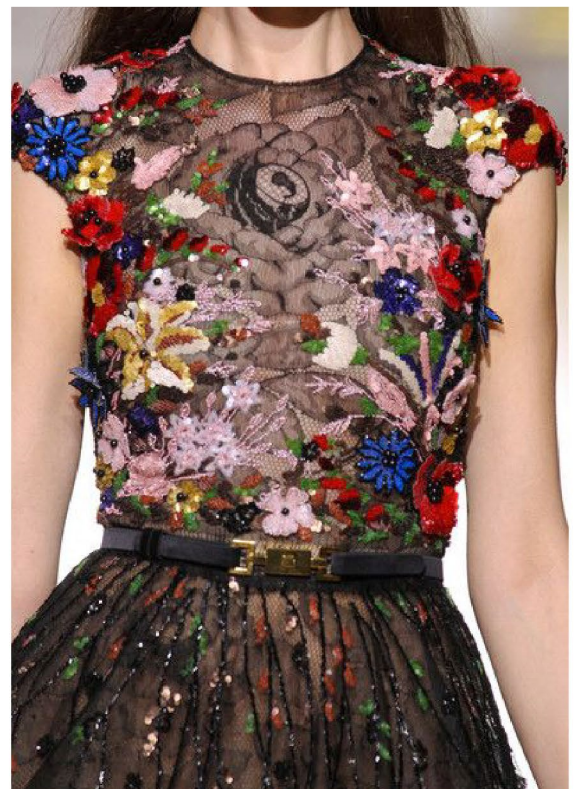

Pressed beads classic: FIRE POLISHED BEADS 8mm Solid Colors

03000		
22010		
72200		
73030		
23030		
43010		
43030		
23980		
33400		
13500		
93200		
63010		
63030		
33200		
63130		
53330		
53200		
83120		
93130		
13040