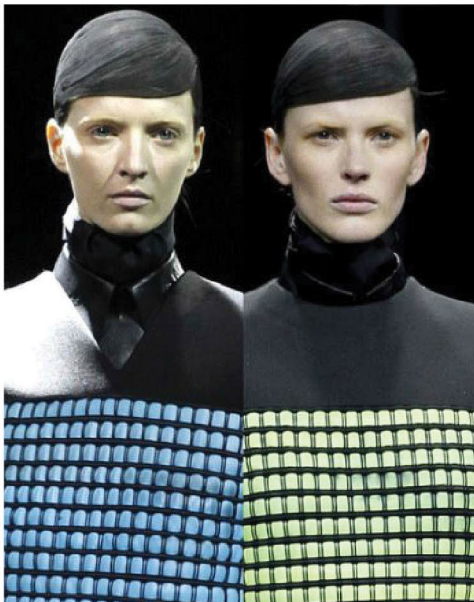

RING 4mm

BRICK 3x6mm

TILE 6x6mm

63030

63130

33050

83120

23980

93200

03000